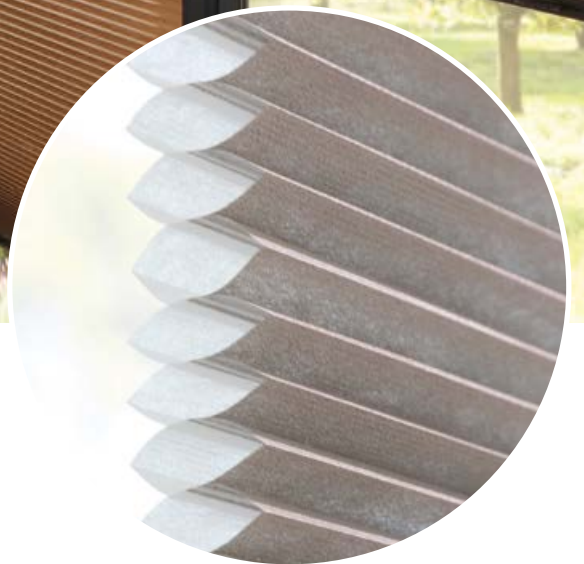

Silent Gliss

PLEATED BLINDS

Pleated to perfection

Pleated blinds remain one of the most timeless and versatile interior shading systems. They are available in an array of window shapes and operation methods, providing optimum privacy, glare protection and temperature control.

Silent Gliss offers a wide range of made-to-measure models across different fabric transparencies and colours.

LIMITLESS INDIVIDUALITY

- Accommodates the most challenging window shapes
- Dirt and moisture-resistant fabrics
- Partial or complete privacy and glare protection
- Electric or manual operation
- Easy installation